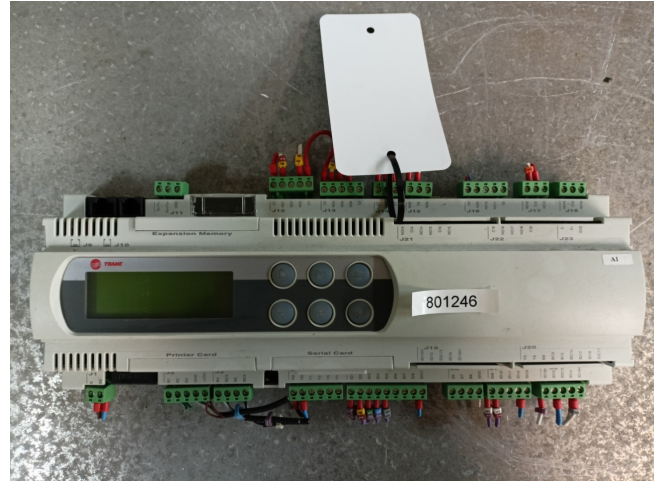

Carel PCO2TR0BM0

Specifications

Marca	Carel
Tipo	PCO2TR0BM0
Spec.	Controller
Stock	1

Description

Used Carel PCO2TR0BM0

Used Carel PCO2TR0BM0 controller. Deinstalled from a Trane CGAN 400 chiller. Rev. 1.614.